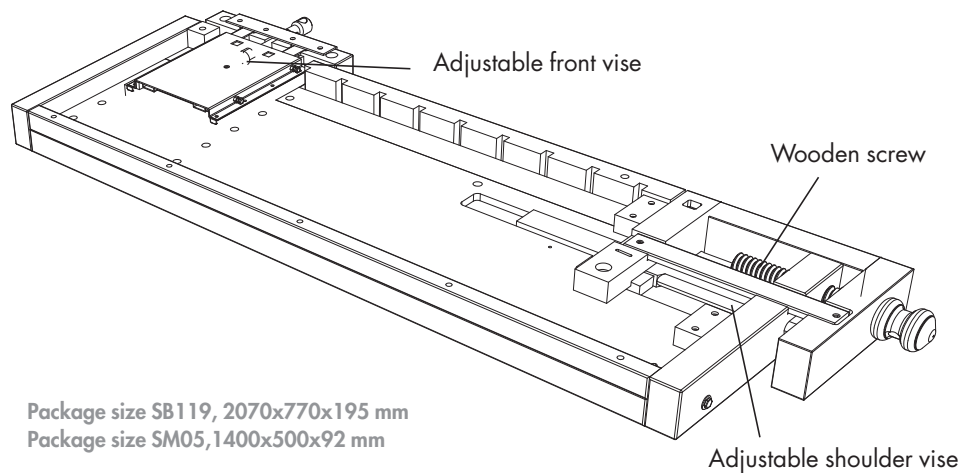

Package size SB119, 2070x770x195 mm
Package size SM05, 1400x500x92 mm